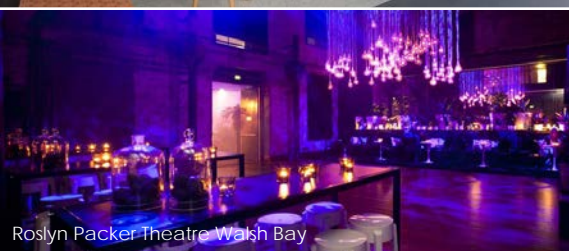

Botanic Gardens Restaurant

Western Foyers | Sydney Opera House

The Lookout Echo Point

The Pavilion on the Domain

Centennial Parklands Dining

360 Bar and Dining

STUDIO Sydney Tower

Watt Brisbane