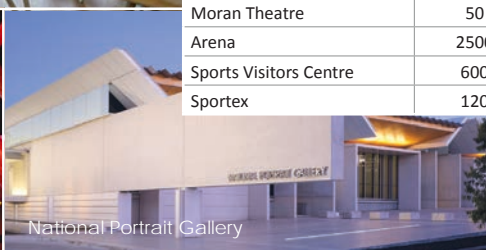

Queens Park Shed

National Portrait Gallery